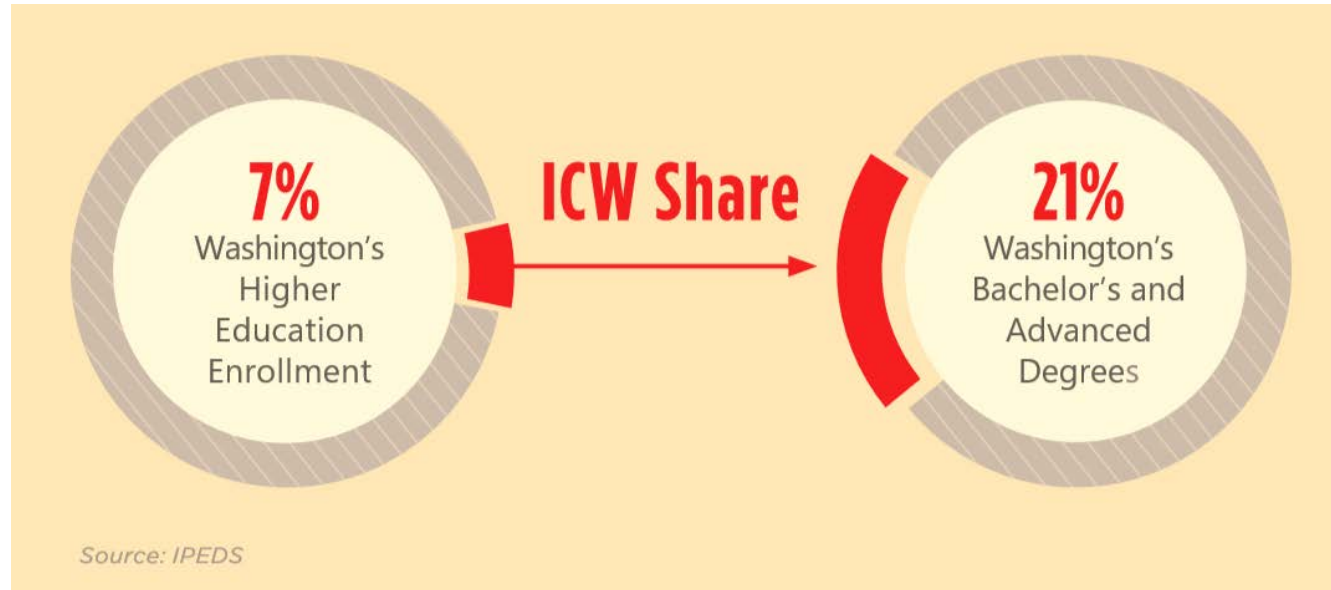

Championing Diversity

Low-Income Students

Students Above Age 25

Students of Color

Transfer Students*

*of Juniors and Seniors (transferring 45+ credits)

Source: ICW analysis of most recent Student Unit Record Data submissions.

50 States

39 Washington Counties

90+ Countries

1200+ Veterans

Gonzaga University ★ Heritage University ★ Pacific Lutheran University ★ Saint Martin's University
Seattle Pacific University ★ Seattle University ★ University of Puget Sound
Walla Walla University ★ Whitman College ★ Whitworth University

Completing Degrees

Washington's not-for-profit colleges consistently rank among the top 5 states in terms of degree completion:

RI	87.3%
CT	84.3%
MD	83.9%
MA	83.0%
WA	82.8%

Source: National Student Clearinghouse Research Center, February 2018