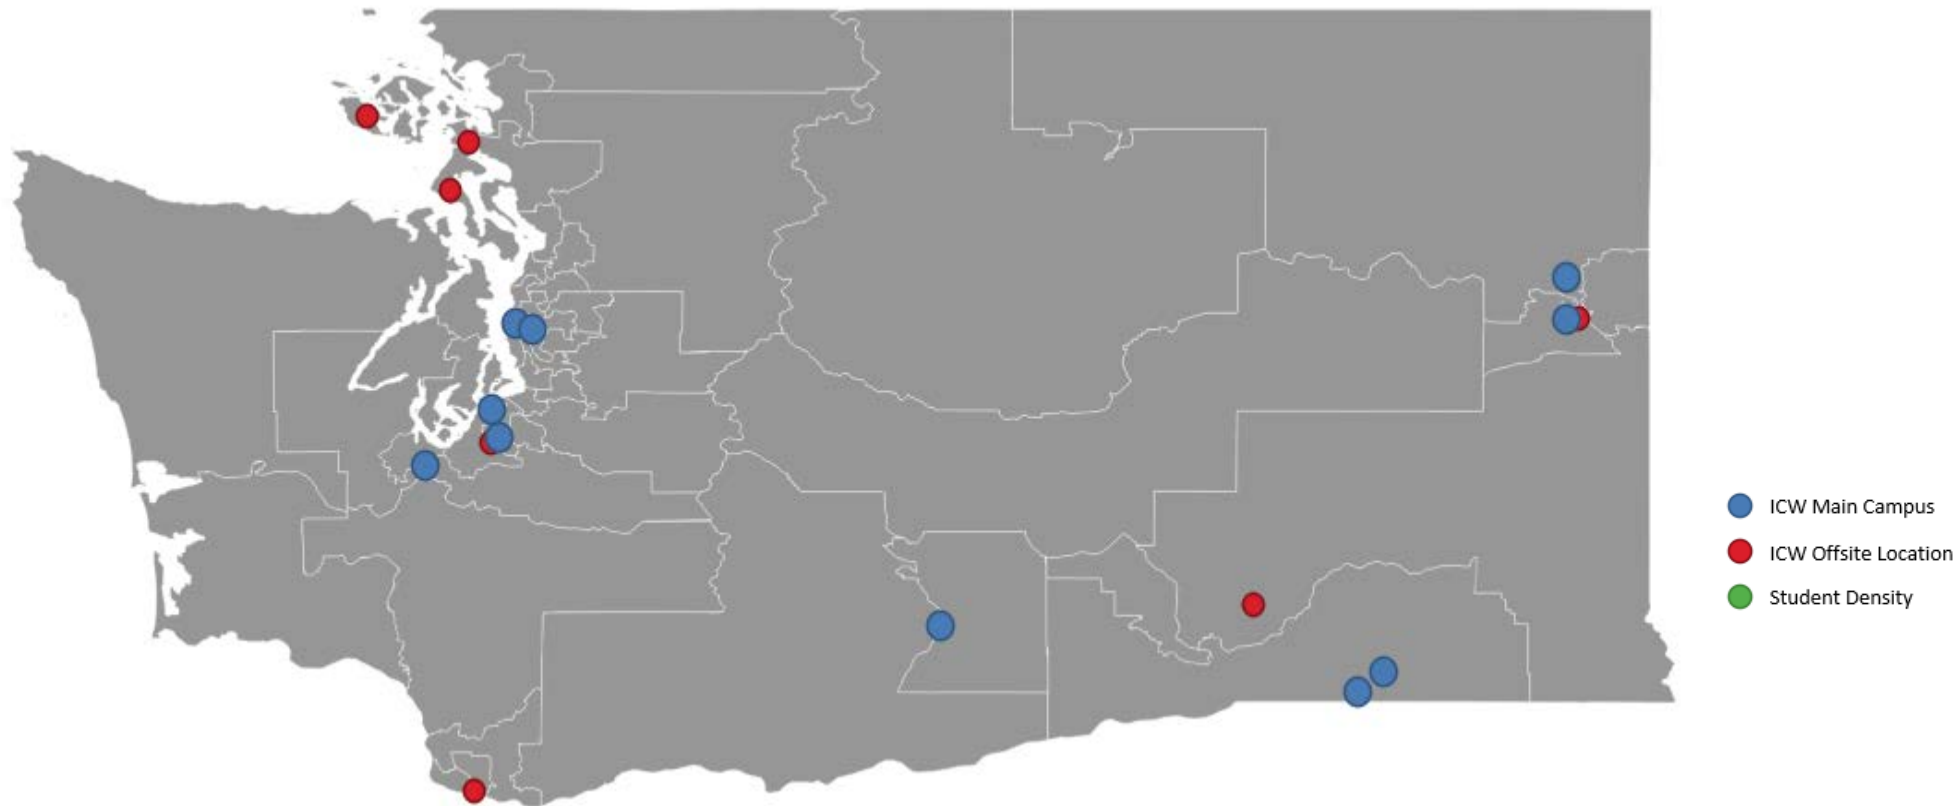

Serving Washington: Students from All Counties

Gonzaga University ★ Heritage University ★ Pacific Lutheran University ★ Saint Martin's University
Seattle Pacific University ★ Seattle University ★ University of Puget Sound
Walla Walla University ★ Whitman College ★ Whitworth University