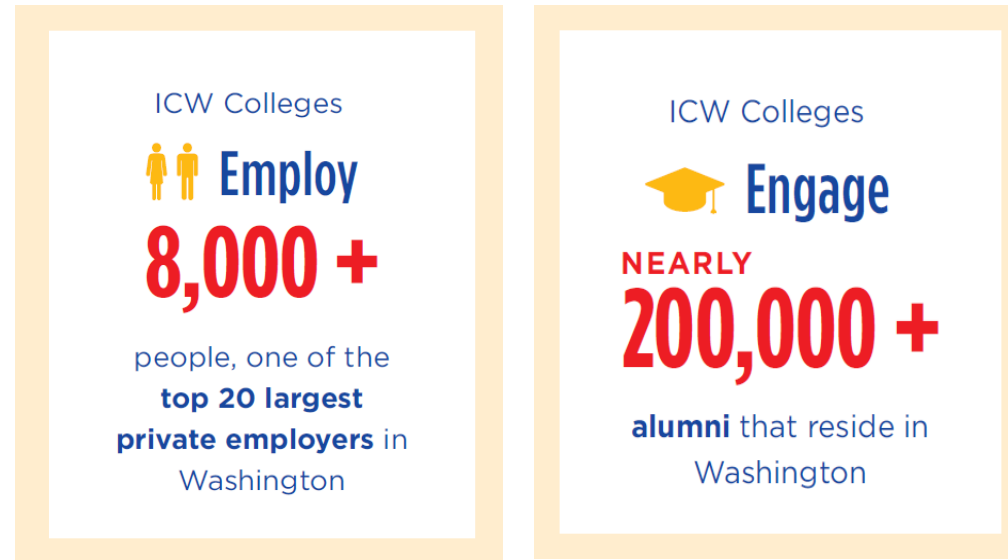

Independent Colleges of Washington

Gonzaga University ★ Heritage University ★ Pacific Lutheran University ★ Saint Martin's University
Seattle Pacific University ★ Seattle University ★ University of Puget Sound
Walla Walla University ★ Whitman College ★ Whitworth University

Powering Regional Economies

Independent Colleges of Washington colleges expend \$608M annually for payroll and benefits

Gonzaga University ★ Heritage University ★ Pacific Lutheran University ★ Saint Martin's University
Seattle Pacific University ★ Seattle University ★ University of Puget Sound
Walla Walla University ★ Whitman College ★ Whitworth University