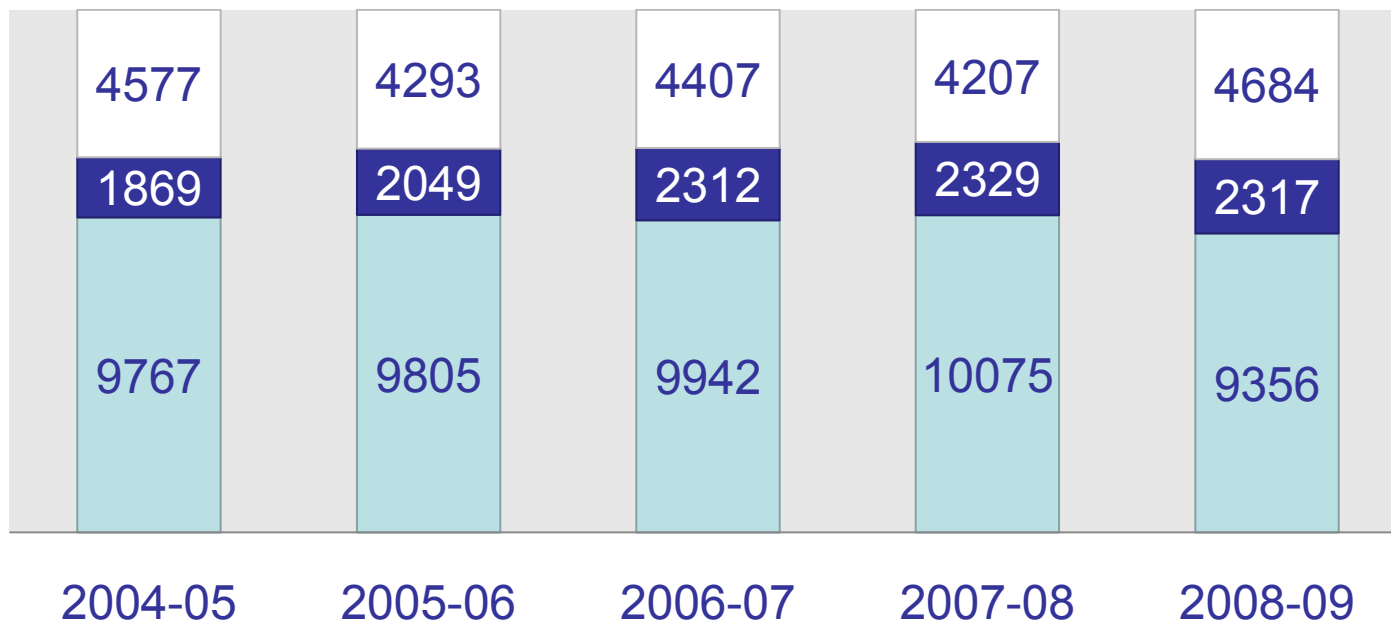

CTC Transfers

Public BI's   Public BI's-RS   Independent BI's