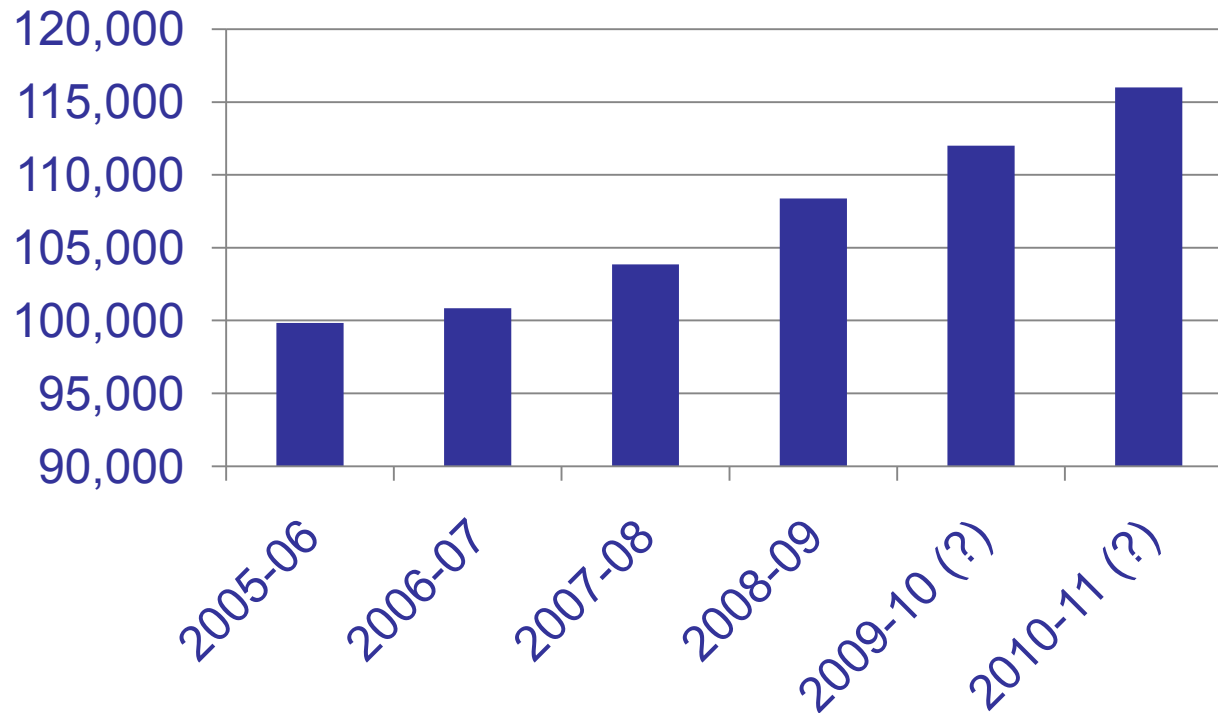

Transfer Students

Source: SBCTC Data Warehouse, Student Table