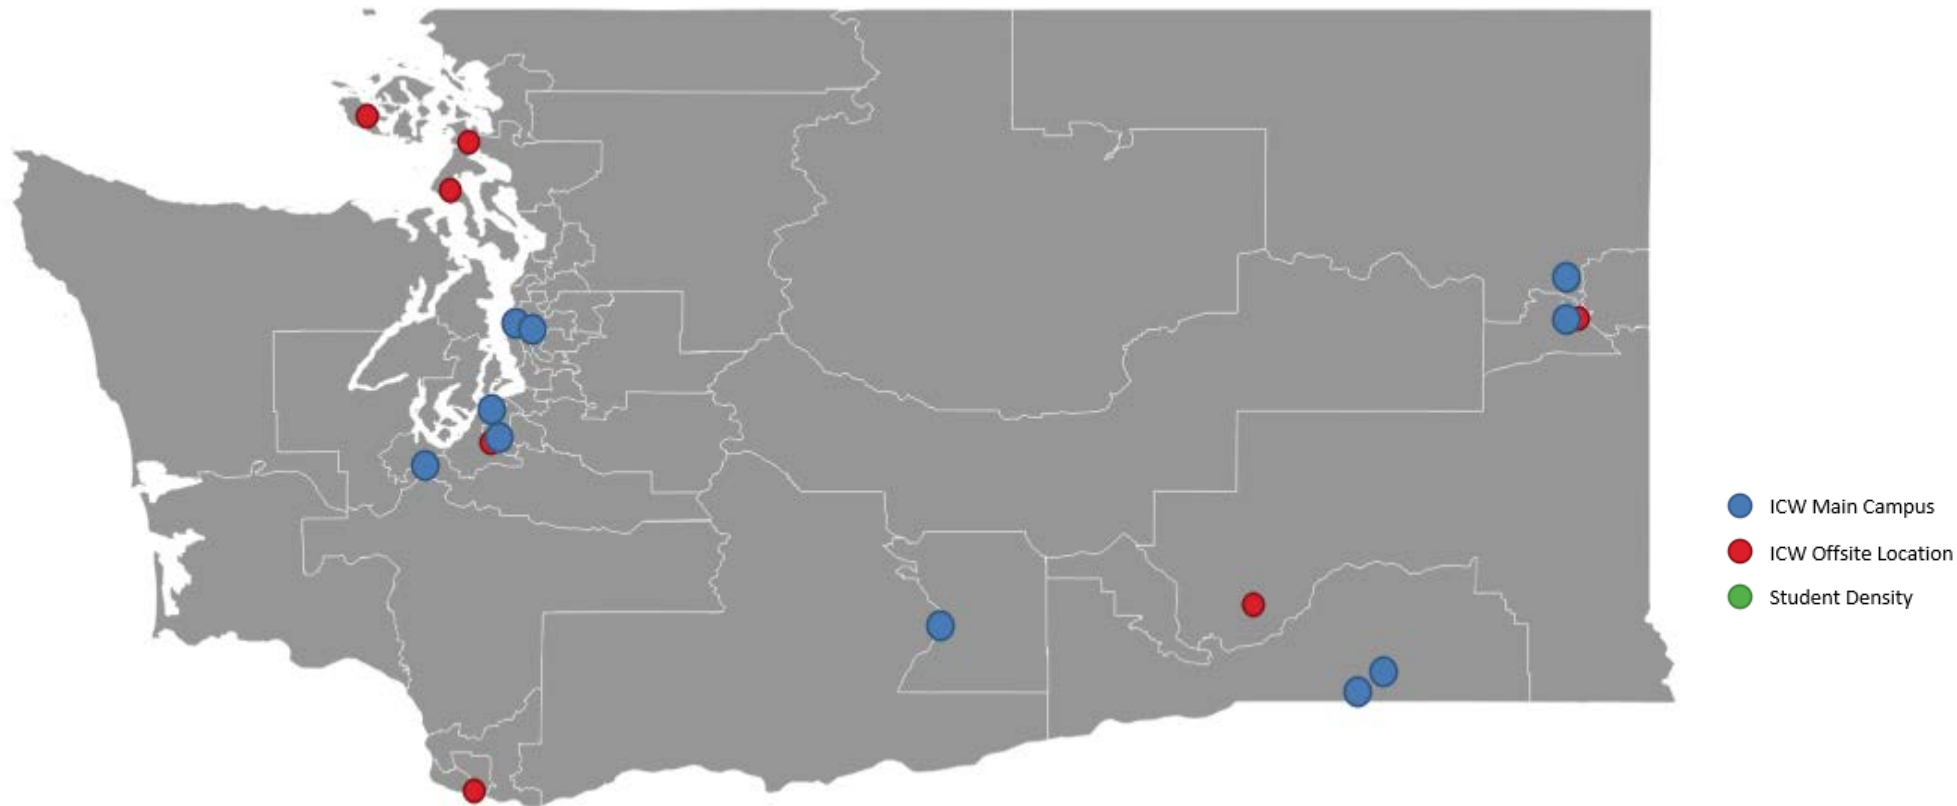

Independent Colleges of Washington

Gonzaga University ★ Heritage University ★ Pacific Lutheran University ★ Saint Martin's University
Seattle Pacific University ★ Seattle University ★ University of Puget Sound
Walla Walla University ★ Whitman College ★ Whitworth University

Serving Washington

Gonzaga University ★ Heritage University ★ Pacific Lutheran University ★ Saint Martin's University
Seattle Pacific University ★ Seattle University ★ University of Puget Sound
Walla Walla University ★ Whitman College ★ Whitworth University

Gonzaga University ★ Heritage University ★ Pacific Lutheran University ★ Saint Martin's University
Seattle Pacific University ★ Seattle University ★ University of Puget Sound
Walla Walla University ★ Whitman College ★ Whitworth University