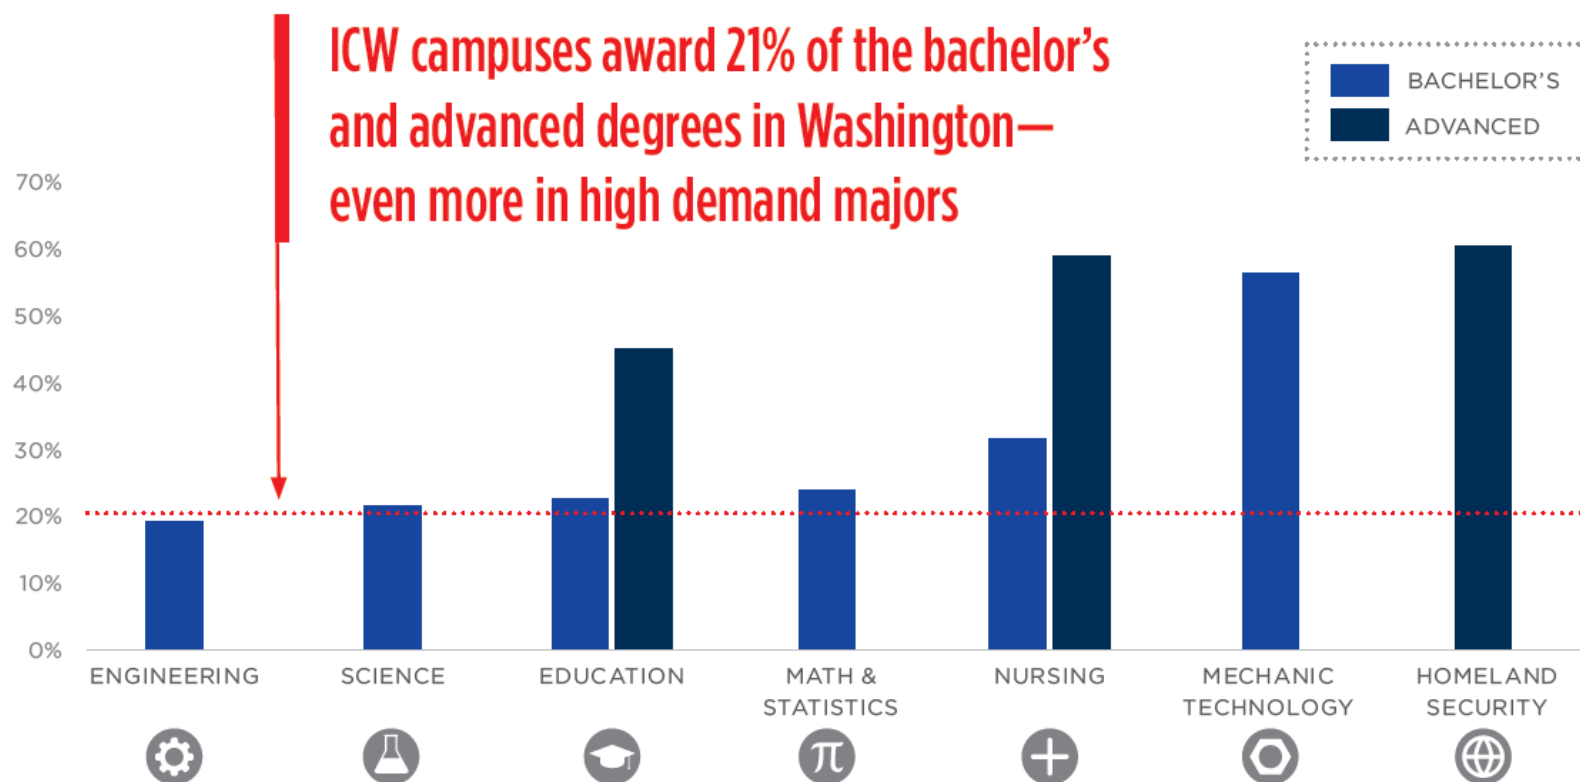

Completing Degrees

Source: U.S. Dept. of Education, National Center for Education Statistics (NCES)

Gonzaga University ★ Heritage University ★ Pacific Lutheran University ★ Saint Martin's University
Seattle Pacific University ★ Seattle University ★ University of Puget Sound
Walla Walla University ★ Whitman College ★ Whitworth University